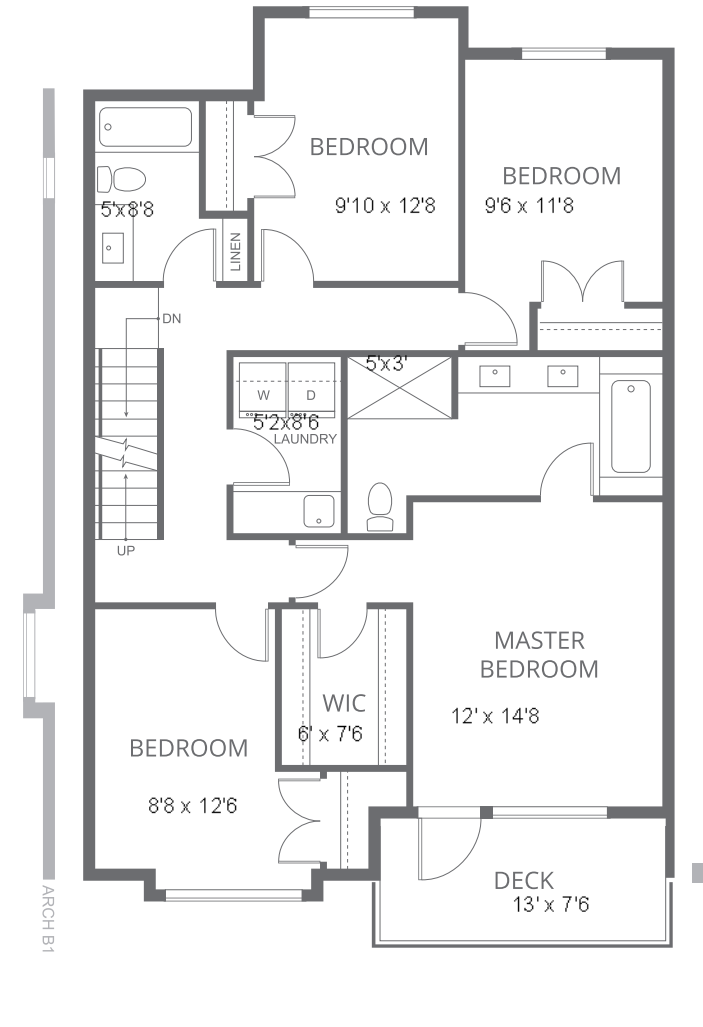

LOWER

MAIN

UPPER

ROOFTOP PATIO

PLAN B

4 BEDROOM (OPTION FOR 5), 3 FULL BATHROOMS , POWDER ROOM, RECREATION ROOM
2,348 - 2,375 SQ FT