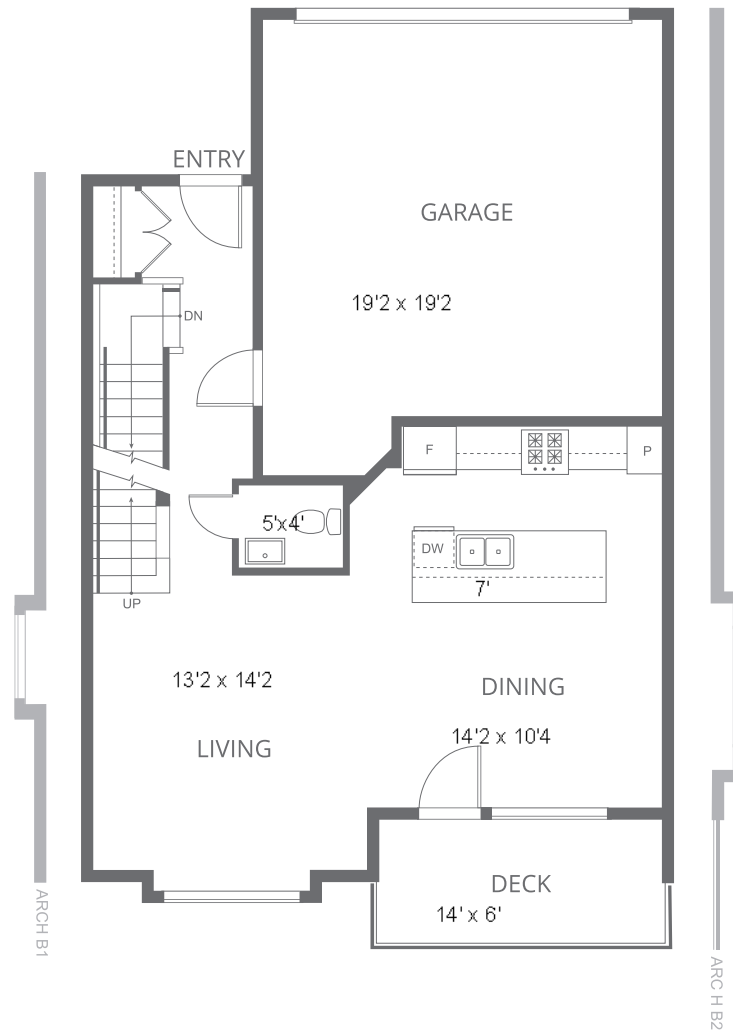

LOWER

MAIN

UPPER

ROOFTOP PATIO

PLAN B

4 BEDROOM (OPTION FOR 5), 3 FULL BATHROOMS , POWDER ROOM, RECREATION ROOM
2,348 - 2,375 SQ FT