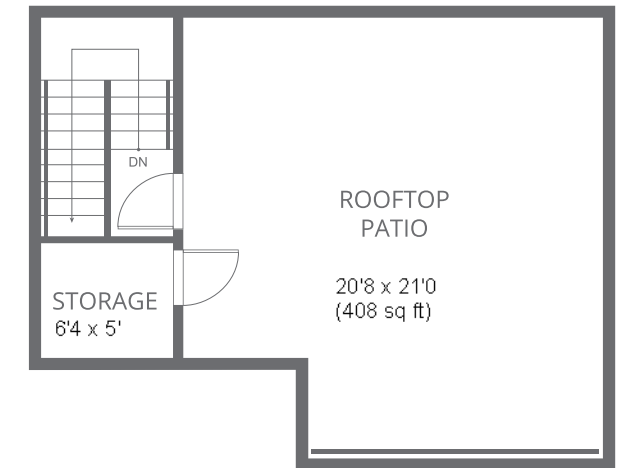

LOWER

MAIN

UPPER

ROOFTOP PATIO

PLAN B

4 BEDROOM (OPTION FOR 5), 3 FULL BATHROOMS , POWDER ROOM, RECREATION ROOM
2,348 - 2,375 SQ FT