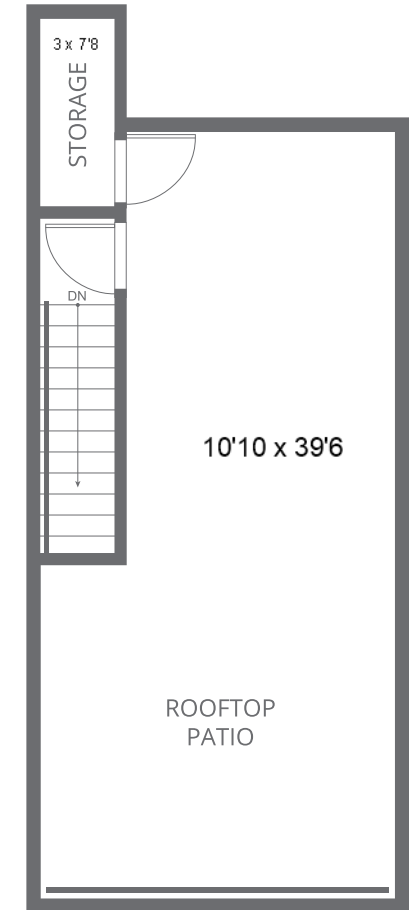

LOWER

MAIN

UPPER

ROOFTOP PATIO

PLAN D

3 BEDROOM, 2 FULL BATHROOMS, POWDER ROOM
1,331 SQ FT