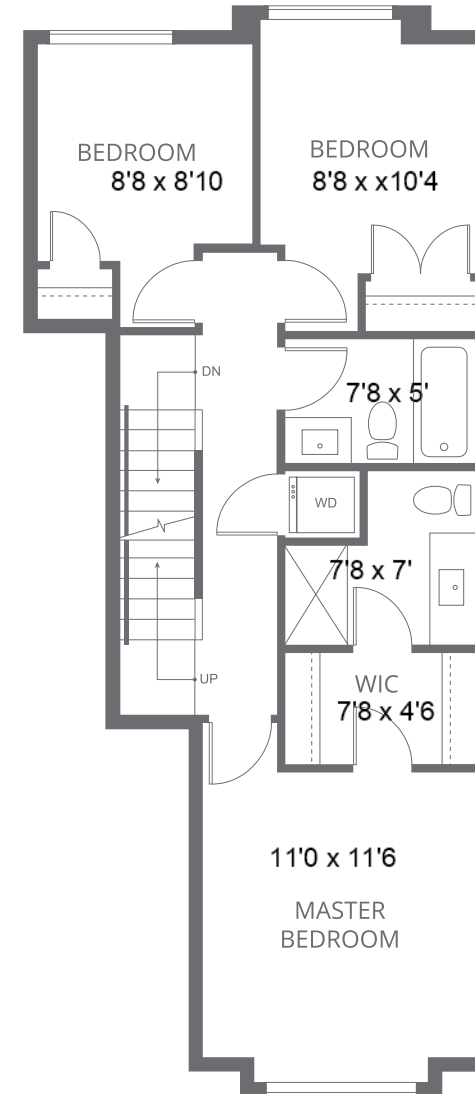

LOWER

MAIN

UPPER

ROOFTOP PATIO

PLAN D

3 BEDROOM, 2 FULL BATHROOMS, POWDER ROOM
1,331 SQ FT