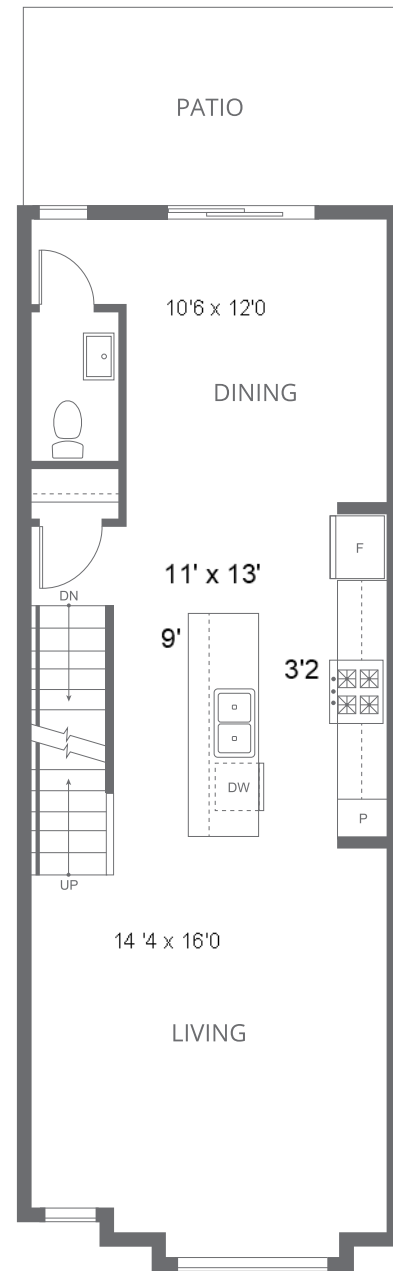

LOWER

MAIN

UPPER

ROOFTOP PATIO

PLAN D

3 BEDROOM, 2 FULL BATHROOMS, POWDER ROOM
1,331 SQ FT