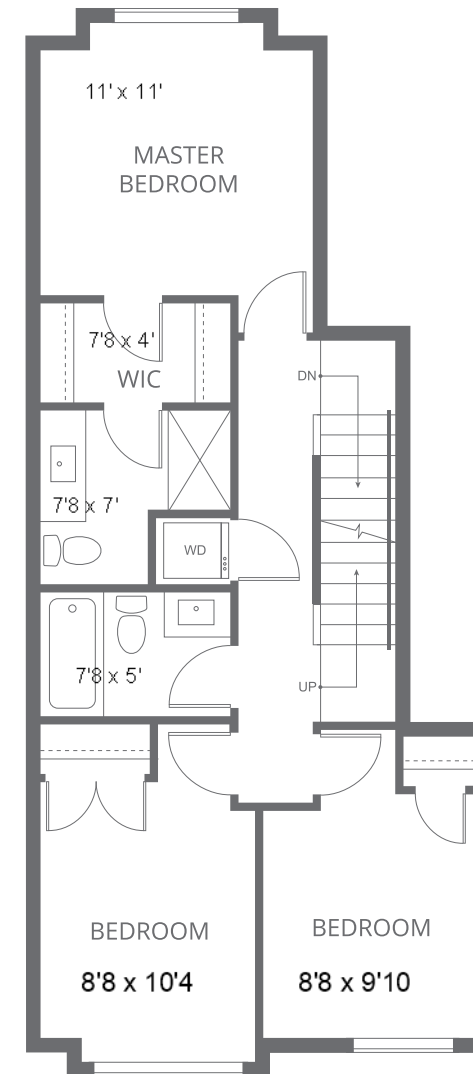

LOWER

MAIN

UPPER

ROOFTOP PATIO

PLAN D1 3 BEDROOM, 2 FULL BATHROOMS, POWDER ROOM
1,314 SQ FT