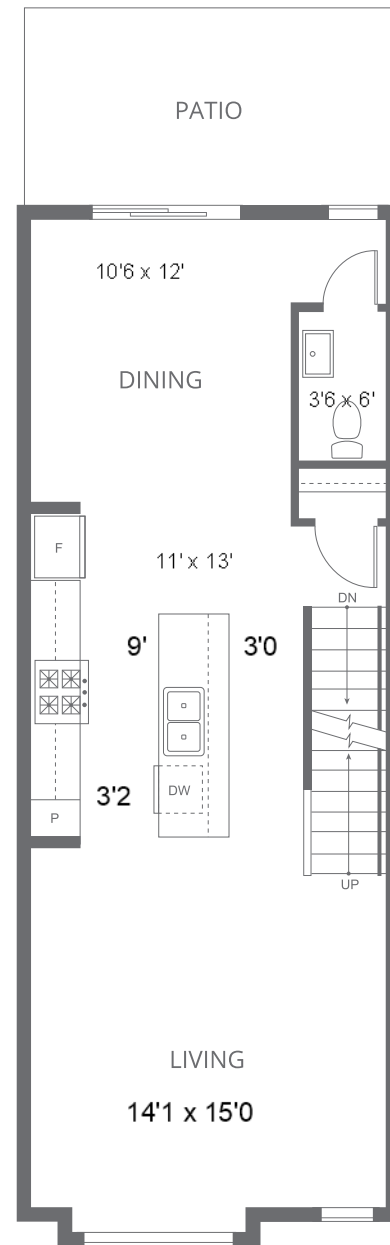

LOWER

MAIN

UPPER

ROOFTOP PATIO

PLAN D1 3 BEDROOM, 2 FULL BATHROOMS, POWDER ROOM
1,314 SQ FT