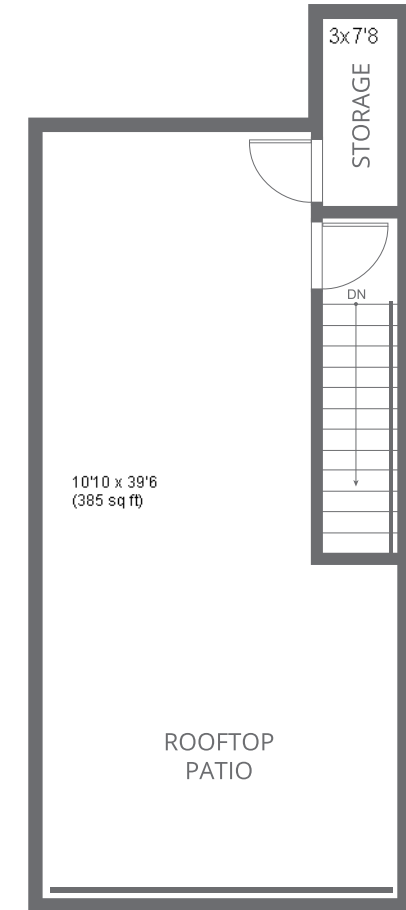

LOWER

MAIN

UPPER

ROOFTOP PATIO

PLAN D1 3 BEDROOM, 2 FULL BATHROOMS, POWDER ROOM
1,314 SQ FT