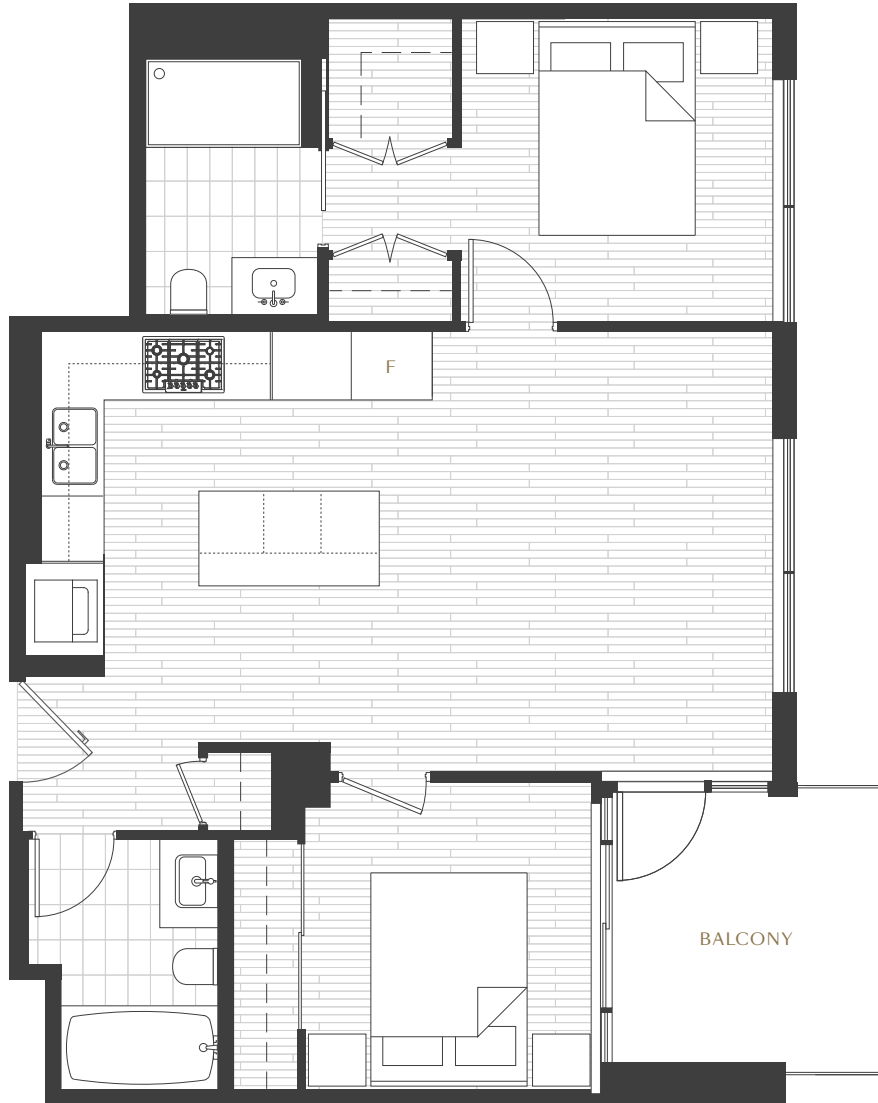

PLAN K

2 Bedroom | Living 778 sqft* | Balcony 72 sqft

TOWER 1

TOWER 2

LEVELS 12, 14-21

LEVELS 12, 14-17

*Living space refers to architectural area. The surveyed size of this plan is 759 sqft.